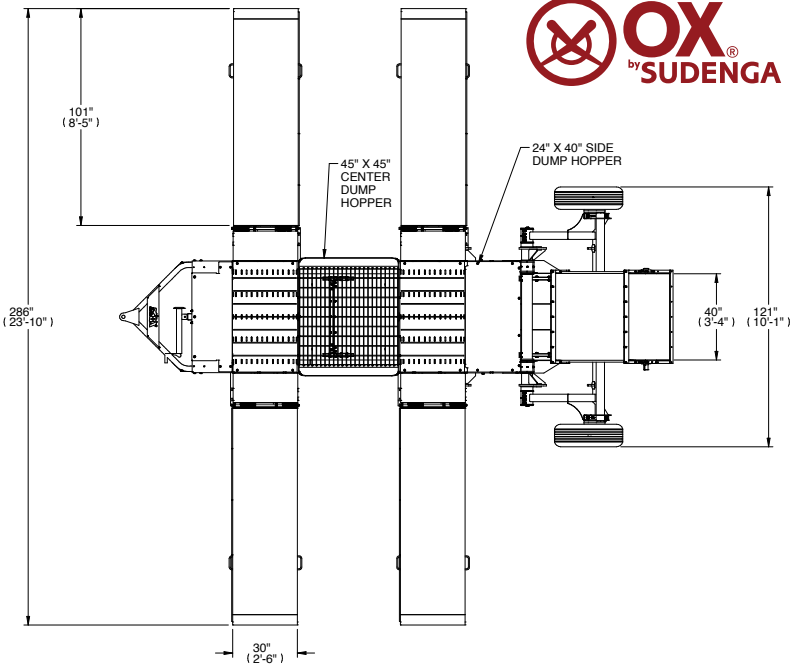

# Sudenga<sup>®</sup>

INDUSTRIES, INC.

Shown with optional neck extension

- Hydraulic power
- 10 ga. construction
- Heavy double D81X chain with reinforced UHMW paddles
  - Rubber belting around center dump opening
- Separate inlets for gravity wagons and hopper trailer
  - Straight, tapered, or flanged discharge openings; 14" x 40" standard discharge opening.
- Optimized axle placement for reduced tongue weight

## SPECIFICATIONS

<b>Capacities</b>	10,000 or 12,500 BPH
<b>Deck Height</b>	9¾"
<b>Transport</b>	Hydraulic transport raise options; ramps feature spring-assist for easy set up and knock down  Removable hitch  Hitch jack
<b>Hoppers</b>	45" x 45" center dump for trucks and trailers  24" x 40" side dump for gravity wagons. Folds down to cover the grate when not in use.
<b>Tractor Hydraulic Requirements</b>	18 GPM at 2,000 PSI

\*Optional 14" square spout will reduce by 1' 4"