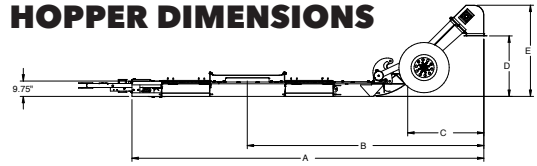

# Sudenga<sup>®</sup>

INDUSTRIES, INC.

Shown with optional neck extension

- Hydraulic power
- 10 ga. construction
- Heavy double D81X chain with reinforced UHMW paddles
  - Rubber belting around center dump opening
- Separate inlets for gravity wagons and hopper trailer
  - Straight, tapered, or flanged discharge openings; 14" x 40" standard discharge opening.
- Optimized axle placement for reduced tongue weight

## SPECIFICATIONS

<b>Capacities</b>	10,000 or 12,500 BPH
<b>Deck Height</b>	9¾"
<b>Transport</b>	Hydraulic transport raise options; ramps feature spring-assist for easy set up and knock down  Removable hitch  Hitch jack
<b>Hoppers</b>	45" x 45" center dump for trucks and trailers  24" x 40" side dump for gravity wagons. Folds down to cover the grate when not in use.
<b>Tractor Hydraulic Requirements</b>	18 GPM at 2,000 PSI

## HOPPER DIMENSIONS

	Standard Incline	3' Ext.	4' Ext.	5' Ext.	6' Ext.
<b>A</b>	18' 6"	20' 7"	21' 4"	22'	22' 9"
<b>B</b>	12' 5"	14' 6"	15' 3"	18' 9"	16' 8"
<b>C</b>	4'	6' 1"	6' 10"	7' 6"	8' 3"
<b>D*</b>	3' 2"	5' 3"	6'	6' 8"	7' 5"
<b>E</b>	4' 9"	6' 10"	7' 7"	8' 3"	9'