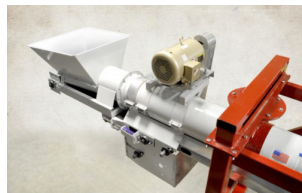

Transport (shown without wheels)