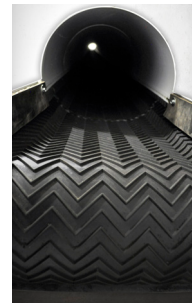

Transport (shown without wheels)