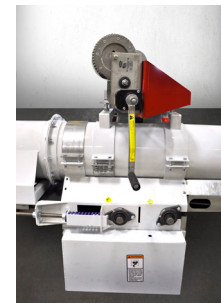

Transport (shown without wheels)