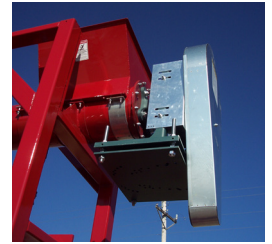

Belt conveyor style container loader