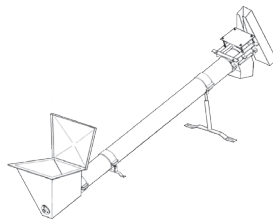

SPECIFICATIONS

Auger	Tube Ga.	Flight Ga.	Flight Pipe	Flight Shaft
6"	14	10	1-1/4"	1"
8"	14	3/16"	1-1/2"	1-1/4"
10"	12	3/16"	2-1/2"	1-1/2"

Learn more
or get a quote